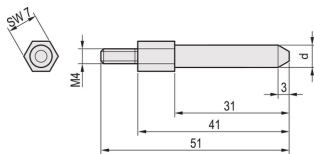

EuropacPRO Coding Peg SNCF, Diameter 6.0mm

KATALOGNUMMER

61500-623

This coding peg / pin enable a safe connection between the floating connectors used for the SNCF subracks. The Pins can be assembled into the rear frame.

FUNKTIONER

This coding peg / pin enable a safe connection between the floating connectors

Torque 1.5 Nm

PRODUKTEGENSKABER

Pakke mængde: 1

Finish: Forzinket Stål

Materiale: Stål

Produktfamilie: EuropacPRO