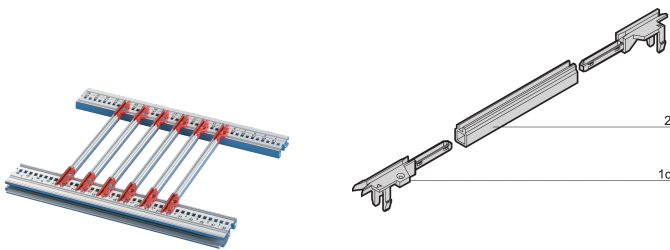

# Guide Rail End Piece, 4.4" PCB Type, Groove Width 2 mm, Red

## KATALOGNUMMER

**64560-057**

Plastic end pieces for individual multi-piece guide rails with plastic or extrusion mid-piece. Available as Standard, Accessory or 4.4" PCB types. End pieces can be optional equipped with a ESD clip, which ensures conductive contact between PCB and horizontal rail. Suitable for RatiopacPRO/-AIR, PropacPRO, CompacPRO and EuropacPRO.

## FUNKTIONER

Guide rail end pieces (PBT) for individual multi-piece guide rails with plastic or aluminum extrusion mid-piece.

Guide rails end piece can be clipped into horizontal rails (Al extrusion) or into 1.5 mm thick plates