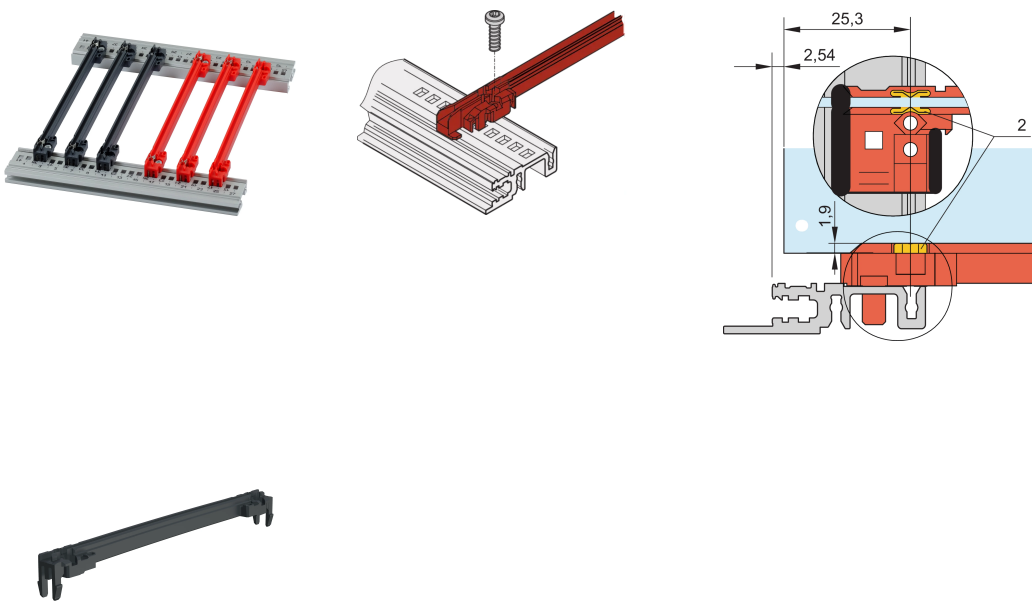

Guide Rail Accessory Type, PC, 220 mm, 2 mm Groove Width, Red

KATALOGNUMMER

64568-006

New generation of accessory type guide rails for PCBs or plug-in units. Forms a reliable interface between the subrack mechanics and the sub-assemblies.

CERTIFICERINGER

FUNKTIONER

NEW generation accessory type plastic guide rails for reliable retention of PCBs or plug-in units

Significantly increased stability, due to a optimized design and high quality material (PC)

Improved fire safety properties, fulfills EN 45545-2 requirement sets R22, R23 and R24 with HL3

"Halogen-Free", according to IEC 61249-2-21

Can be clipped into horizontal rails (Al extrusion) or into 1.5 mm thick plates

Can be bolted to the horizontal rails Type H and R for higher shock and vibration requirements

Optional ESD clip for an conductive contact between PCB and horizontal rail available

Storage temperature: from -40 °C ... 130 °C