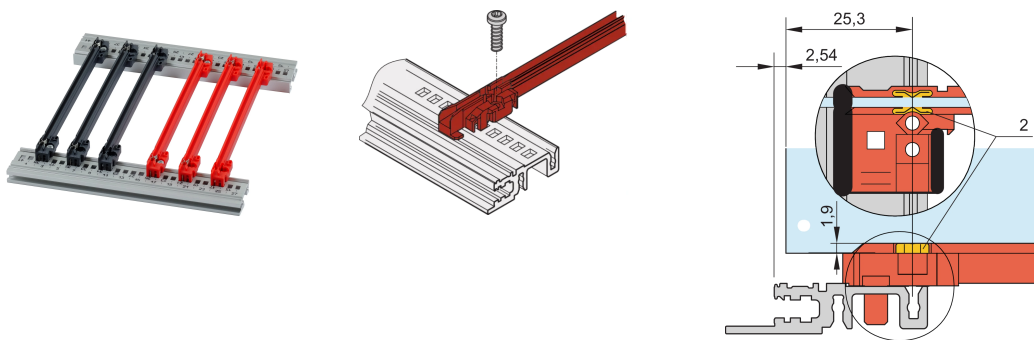

Guide Rail Accessory Type, PC, 160 mm, 2 mm Groove Width, Grey

KATALOGNUMMER

64568-055

New generation of accessory type guide rails for PCBs or plug-in units. Forms a reliable interface between the subrack mechanics and the sub-assemblies.

CERTIFICERINGER

FUNKTIONER

NEW generation accessory type plastic guide rails for reliable retention of PCBs or plug-in units

Significantly increased stability, due to a optimized design and high quality material (PC)

Improved fire safety properties, fulfills EN 45545-2 requirement sets R22, R23 and R24 with HL3

"Halogen-Free", according to IEC 61249-2-21

Can be clipped into horizontal rails (Al extrusion) or into 1.5 mm thick plates

Can be bolted to the horizontal rails Type H and R for higher shock and vibration requirements

Optional ESD clip for an conductive contact between PCB and horizontal rail available

Storage temperature: from -40 °C ... 130 °C