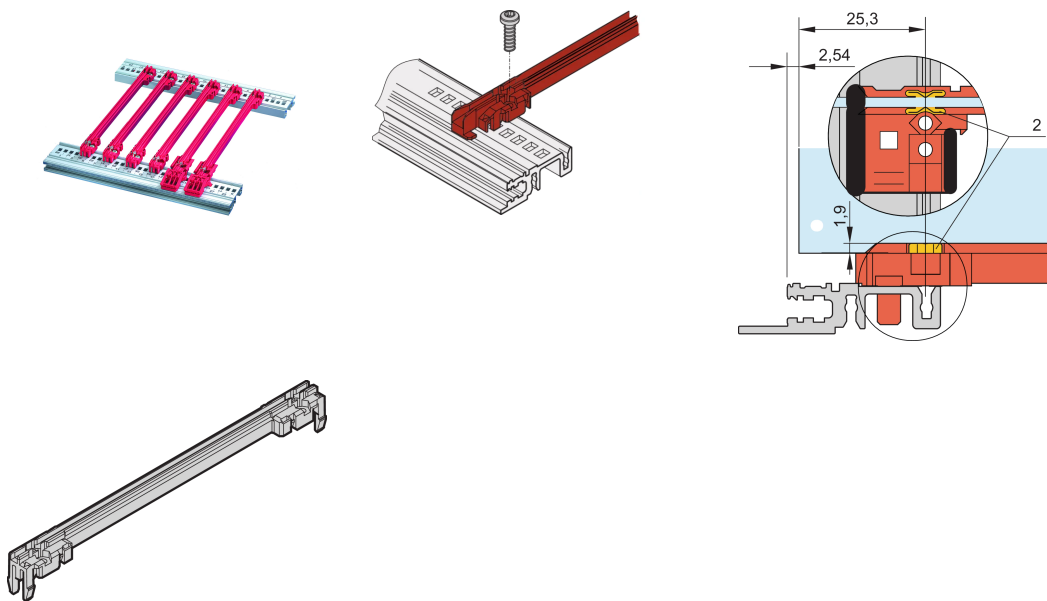

Guide Rail Accessory Type, Plastic, 100 mm, 2 mm Groove Width, Red

KATALOGNUMMER

64568-082

The plastic guide rail for PCBs or plug-in units of the Accessory type, forms a reliable interface between the subrack mechanics and the sub- assemblies. The guide rails can additionally be bolted to the horizontal

CERTIFICERINGER

FUNKTIONER

Plastic guide rail, accessory type

Guide rails can be clipped into horizontal rails (Al extrusion) or into 1.5 mm thick plates

Storage temperature: from -40 °C ... 130 °C

The optional ESD clip can be fitted into guide rails and ensures conductive contact between PCB and horizontal rail both on the solder side and on the component side

PRODUKTEGENSKABER

Product Type: Guide Rail

Produktfamilie: EuropacPRO; RatiopacPRO; RatiopacPRO AIR; CompacPRO; PropacPRO; MultipacPRO; Inpac

Type: Accessory

Works With: Subracks; Cases; Chassis

Board Depth: 100mm

Groove Width: 2

Materiale: Polycarbonate

Farve: Red

Pakke mængde: 1

Gross Weight: 0.003kg

YDERLIGERE PRODUKTOPLYSNINGER

Please take into consideration that deliveries may be carried out in the stated SPQs (SPQ, e.g. 5 pieces, 10 pieces, 50 pieces, etc.). Differing order quantities (e.g. 2 pieces) may be changed to the next possible delivery quantity = Standard Pack Quantity.