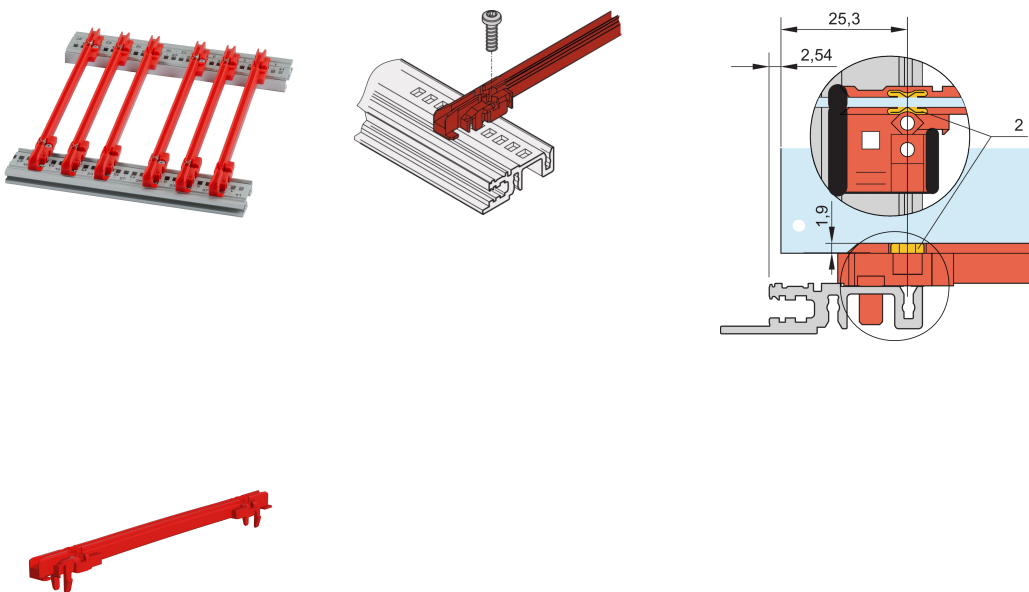

Guide Rail Standard Type, PC, 220 mm, 2.5 mm Groove Width, Red

KATALOGNUMMER

64568-098

New generation of accessory type guide rails for PCBs or plug-in units. Forms a reliable interface between the subrack mechanics and the sub-assemblies.

CERTIFICERINGER

FUNKTIONER

NEW generation Standard type plastic guide rails for reliable retention of PCBs or plug-in units

Significantly increased stability, due to a optimized design and high quality material (PC)

Improved fire safety properties, fulfills EN 45545-2 requirement sets R22, R23 and R24 with HL3

"Halogen-Free", according to IEC 61249-2-21

Can be clipped into horizontal rails (Al extrusion) or into 1.5 mm thick plates

Can be bolted to the horizontal rails Type H and R for higher shock and vibration requirements

Optional ESD clip for an conductive contact between PCB and horizontal rail available

Storage temperature: from -40 °C ... 130 °C