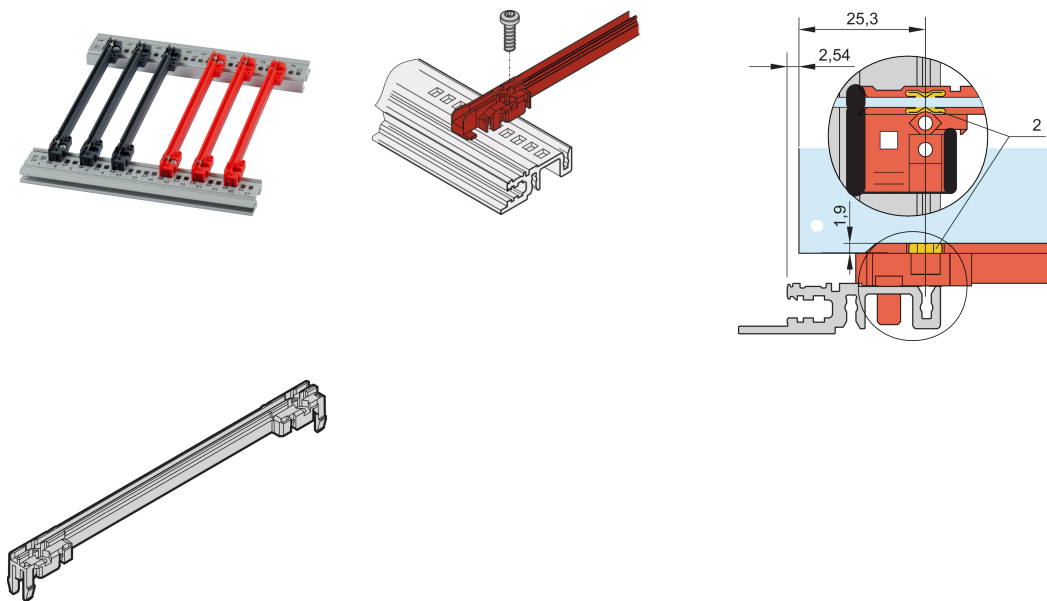

Guide Rail Accessory Type, PC, 220 mm, 2.5 mm Groove Width, Red

KATALOGNUMMER

64568-102

New generation of accessory type guide rails for PCBs or plug-in units. Forms a reliable interface between the subrack mechanics and the sub-assemblies.

CERTIFICERINGER

FUNKTIONER

NEW generation accessory type plastic guide rails for reliable retention of PCBs or plug-in units

Significantly increased stability, due to a optimized design and high quality material (PC)

Improved fire safety properties, fulfills EN 45545-2 requirement sets R22, R23 and R24 with HL3

"Halogen-Free", according to IEC 61249-2-21

Can be clipped into horizontal rails (Al extrusion) or into 1.5 mm thick plates

Can be bolted to the horizontal rails Type H and R for higher shock and vibration requirements

Optional ESD clip for an conductive contact between PCB and horizontal rail available

Storage temperature: from -40 °C ... 130 °C