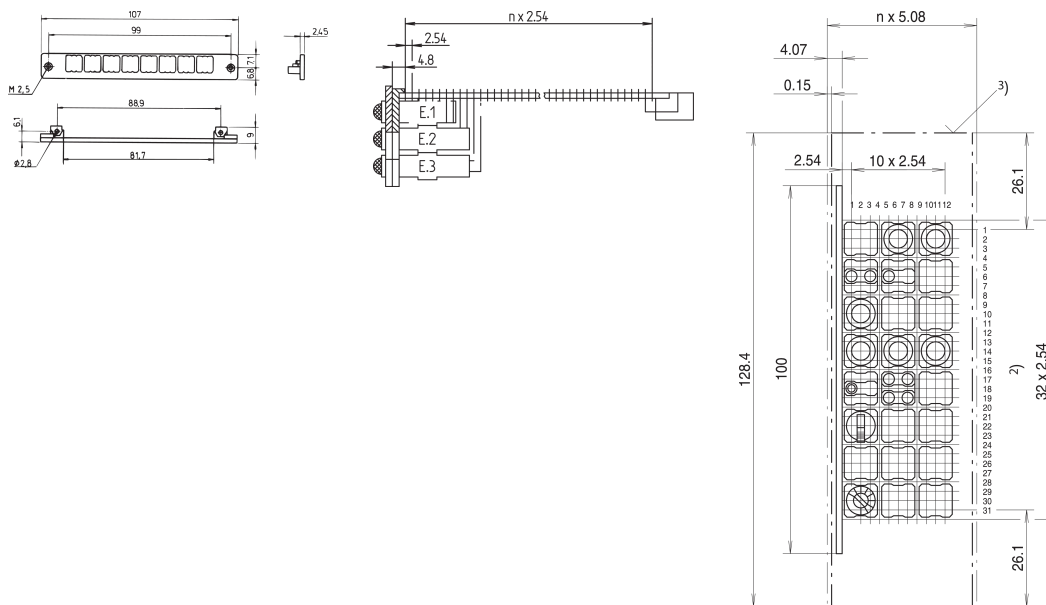

# Mounting Frame for Mounting Plane 1

## KATALOGNUMMER

69004-043

Mounting frame for mounting plane 1, Flammability UL 94 V0 and two threaded female connectors M2.5.

## PRODUKTEGENSKABER

Product Type: Mounting Kit

Materiale: Polybutylene Terephthalate

Pakke mængde: 1

Gross Weight: 0.005kg