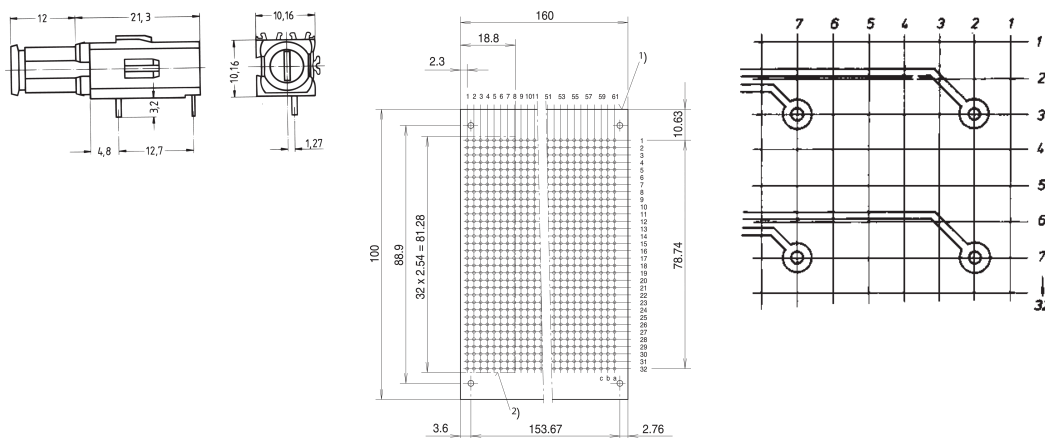

Fuse Holder, Long Type

KATALOGNUMMER

69004-098

For glass fuse inserts 5 x 20 mm to DIN 41 571, 250 VAC, 6.3 A.

CERTIFICERINGER

FUNKTIONER

For glass fuse inserts 5 x 20 mm to DIN 41 571, 250 VAC, 6.3 A

Long type for mounting plane 1

Contacts silver plated

PRODUKTEGENSKABER

Product Type: Fuse Holder

Contact Material: Copper alloy

Materiale: Polybutylene Terephthalate

Pakke mængde: 1

YDERLIGERE PRODUKTOPLYSNINGER

Required front panel drill hole: Ø 9 mm.

Dimensions of connecting pins: 0.7 × 0.6 mm.

Please take into consideration that deliveries may be carried out in the stated SPQs (SPQ, e.g. 5 pieces, 10 pieces, 50 pieces, etc.). Differing order quantities (e.g. 2 pieces) may be changed to the next possible delivery quantity = Standard Pack Quantity