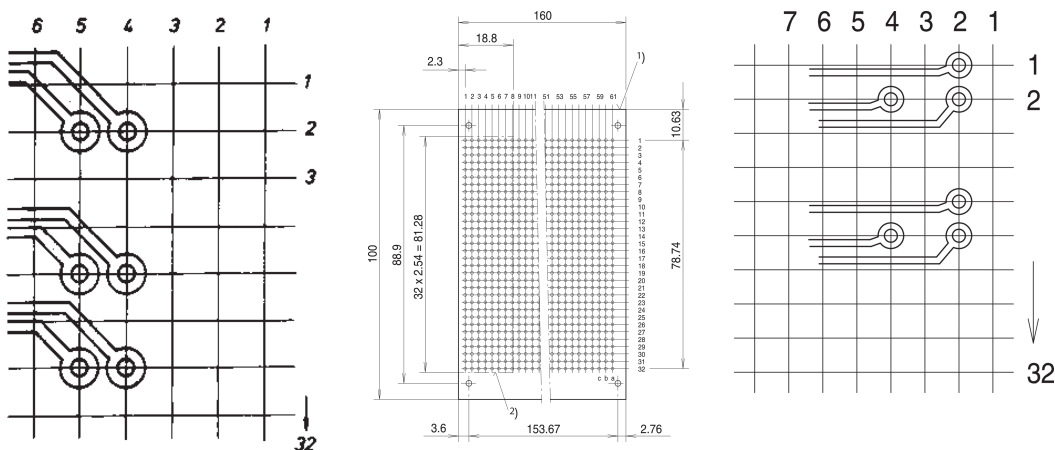

# Cermet Potentiometer, 100 kOhm

## KATALOGNUMMER

69004-155

A potentiometer is an electrical resistance component whose resistance values can be changed mechanically (by turning or shifting).

## YDERLIGERE PRODUKTOPLYSNINGER

---

Dimensions of connecting pins: 0.45 × 0.45 mm.

Required front panel drill hole: Ø 8 mm.

When left-hinged: pins 1 and 2 low-ohmic.

When right-hinged: pins 2 and 3 low-ohmic.