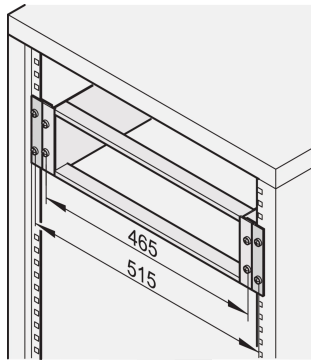

Etsirack 19" to 21" Adapter Kit

The 19" adaptor allows 19" components to be installed in the metric Etsirack.

CERTIFICERINGER

FUNKTIONER

Equal clearances are obtained above and below between the 19" adaptor and the metric height increments

The 19" adaptor allows 19" components to be installed in the metric Etsirack

SPECIFIKATIONER

Product Type:	Adapter
Materiale:	Aluminium
Finish:	Chrome
Type:	Etsirack
Produktfamilie:	EuropacPRO
Works With:	Subracks