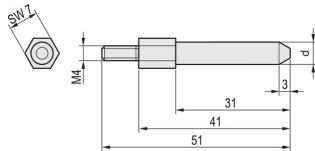

EuropacPRO Coding Peg SNCF

This coding peg / pin enable a safe connection between the floating connectors used for the SNCF subracks. The Pins can be assembled into the rear frame.

CERTIFICERINGER

FUNKTIONER

This coding peg / pin enable a safe connection between the floating connectors

Torque 1.5 Nm

SPECIFIKATIONER

Type:	Coding Peg
Product Type:	Coding/Keying Indicator
Produktfamilie:	EuropacPRO
Materiale:	Stål
Works With:	Subracks
Finish:	Forzinket Stål