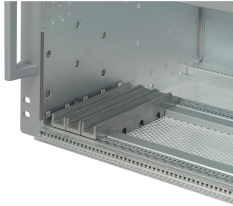

EuropacPRO Guide Rails to Accomodate Conduction Cooled Assemblies

The adapter is the interface between a subrack and the conduction cooled assemblies (CCAs).

CERTIFICERINGER

FUNKTIONER

Adapter to hold conduction cooled assemblies (CCAs) in subracks

SPECIFIKATIONER

- Materiale:** Aluminium
- Works With:** Subracks; Cases
- Produktfamilie:** EuropacPRO; RatiopacPRO; RatiopacPRO AIR; CompacPRO; PropacPRO
- Product Type:** Guide Rail

Table 1/1

Katalognummer	Type	Pakke mængde	Groove Width	Finish	Length	Pakkeenhed
24566-004	Conduction Cooled Assembly VPX	2	13.3	Passivated	160mm	Pair

Katalognummer	Type	Pakke mængde	Groove Width	Finish	Length	Pakkeenhed
24566-005	Conduction Cooled Assembly CompactPCI	2	13.3	Passivated	160mm	Pair

YDERLIGERE PRODUKTOPLYSNINGER

Suitable for heavy and rugged horizontal rails.