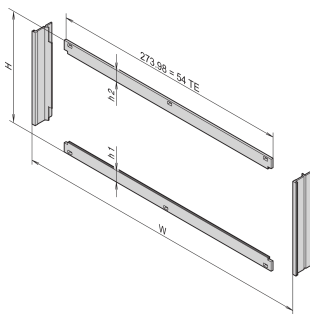

Front Frame for EMC Shielding for Horizontal Boards Mounting

Front frame installation provides the contact between subracks and assemblies. It must be used if a customer has selected a horizontal board mounting Kit.

CERTIFICERINGER

FUNKTIONER

Front frame installation provides the contact between subracks and assemblies

SPECIFIKATIONER

- Materiale:** Aluminium
- Produktfamilie:** EuropacPRO
- Product Type:** Side Panel
- Works With:** Subracks

Table 1/1

Katalognummer	Rack Height	Rack Width	Pakke mængde	Finish
24564-109	3U	20HP	1	Anodized, Passivated
24564-209	4U	28HP	1	Anodized, Passivated

YDERLIGERE PRODUKTOPLYSNINGER

H=128.40 mm, h1=h2= 13.23 mm.