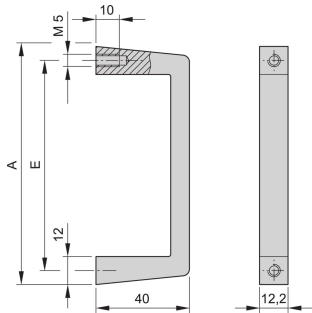

# Front Handle One-Piece, Width 12.2 mm

The handle can be assembled to a subrack or 19" front panel. Available with clear or black anodized surface. Handles will be bolted from the rear side.

## FUNKTIONER

Static load-carrying capacity 30 kg/pair

Bolted from rear