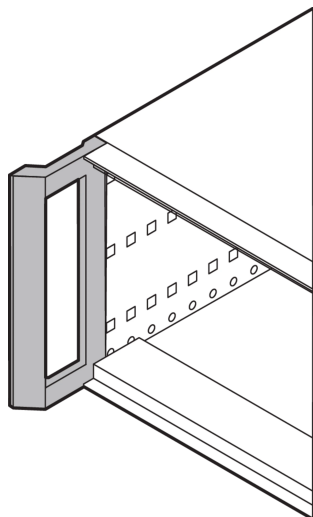

# Front Handle, Retrofitting for RatiopacPRO

With this front handle the flexible and robust RatiopacPRO/-AIR case, is simple to convert for easier handling.

## FUNKTIONER

For retrofitting of cases with cover strip and replace it by a front handle