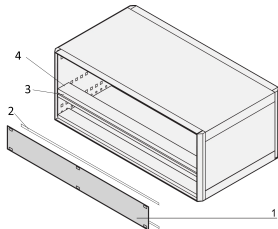

Front Panel 1 U, Horizontal Rail Mounting

The 1 U front panel enables a user to cover the 1 U section in a 4 U PropacPRO case, RatiopacPRO 5 U (1-3-1) and EuropacPRO 4 U. The panel will be assembled to the threaded inserts of the horizontal rails.

CERTIFICERINGER

FUNKTIONER

Mounts on horizontal rails (upper, lower)

SPECIFIKATIONER

Materiale:	Aluminium
Finish:	Anodized; Passivated
Produktfamilie:	RatiopacPRO; PropacPRO; EuropacPRO
Accessory Type:	Front panel
Product Type:	Front Panel

Table 1/2

Katalognummer	Rack Height	Højde (H)	Rack Width	Bredde (W)	Dybde (D)	Pakke mængde
20850-423	1U	39.5mm	28HP	141.9mm	2.5mm	1
20850-425	1U	39.5mm	63HP	319.7mm	2.5mm	1

Katalognummer	Rack Height	Højde (H)	Rack Width	Bredde (W)	Dybde (D)	Pakke mængde
20850-426	1U	39.5mm	84HP	426.4mm	2.5mm	1
20850-424	1U	39.5mm	42HP	213mm	2.5mm	1