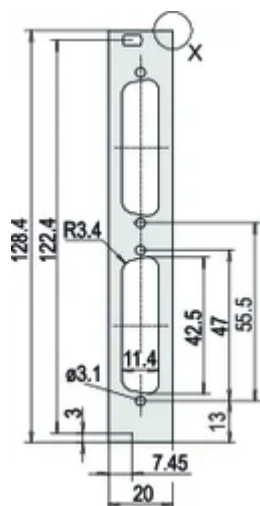

ADVARSEL

nVent-produkter skal kun installeres og anvendes som angivet i nVents produktvejledninger og træningsmaterialer. Vejledninger er tilgængelige på www.nvent.com og hos din nVent kundeservicerepræsentant. Forkert installation, misbrug, fejlanvendelse eller anden undladelse af fuldt ud at følge nVents instruktioner og advarsler kan medføre funktionsfejl, materielle skader, alvorlige personskader eller død og/eller ugyldiggøre din garanti.