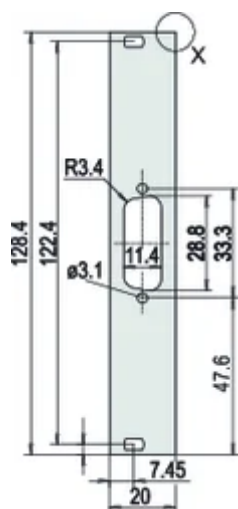

ADVARSEL

nVent-produkter skal kun installeres og anvendes som angivet i nVents produktvejledninger og træningsmaterialer. Vejledninger er tilgængelige på www.nvent.com og hos din nVent kundeservicerepræsentant. Forkert installation, misbrug, fejlanvendelse eller anden undladelse af fuldt ud at følge nVents instruktioner og advarsler kan medføre funktionsfejl, materielle skader, alvorlige personskader eller død og/eller ugyldiggøre din garanti.