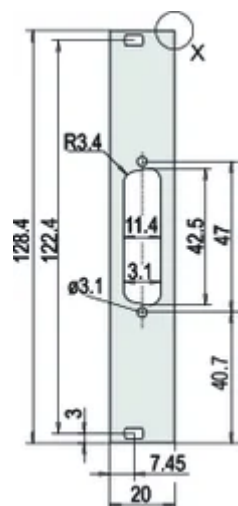

ADVARSEL

nVent-produkter skal kun installeres og anvendes som angivet i nVents produktvejledninger og træningsmaterialer. Vejledninger er tilgængelige på www.nvent.com og hos din nVent kundeservicerepræsentant. Forkert installation, misbrug, fejlanvendelse eller anden undladelse af fuldt ud at følge nVents instruktioner og advarsler kan medføre funktionsfejl, materielle skader, alvorlige personskader eller død og/eller ugyldiggøre din garanti.