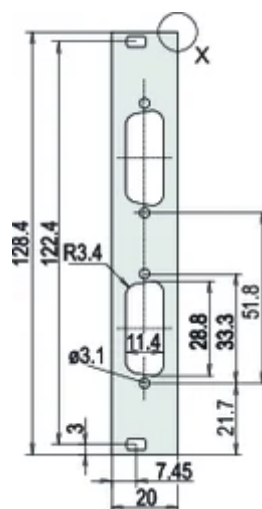

ADVARSEL

nVent-produkter skal kun installeres og anvendes som angivet i nVents produktvejledninger og træningsmaterialer. Vejledninger er tilgængelige på www.nvent.com og hos din nVent kundeservicerepræsentant. Forkert installation, misbrug, fejlanvendelse eller anden undladelse af fuldt ud at følge nVents instruktioner og advarsler kan medføre funktionsfejl, materielle skader, alvorlige personskader eller død og/eller ugyldiggøre din garanti.