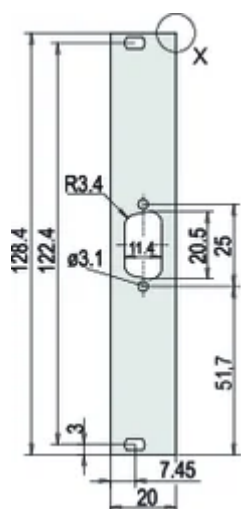

ADVARSEL

nVent-produkter skal kun installeres og anvendes som angivet i nVents produktvejledninger og træningsmaterialer. Vejledninger er tilgængelige på www.nvent.com og hos din nVent kundeservicerepræsentant. Forkert installation, misbrug, fejlanvendelse eller anden undladelse af fuldt ud at følge nVents instruktioner og advarsler kan medføre funktionsfejl, materielle skader, alvorlige personskader eller død og/eller ugyldiggøre din garanti.