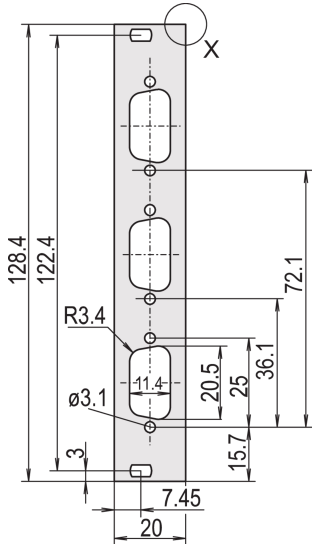

# Front Panel, Flat, Unshielded, D-Sub Cutouts

Flat front panel with cutout for D-Sub connectors.  
Unshielded version.

## SPECIFIKATIONER

<b>Rack Height:</b>	3U
<b>Rack Width:</b>	4HP
<b>Materiale:</b>	Aluminium
<b>Finish:</b>	Anodized; Passivated
<b>Accessory Type:</b>	Front panel
<b>Product Type:</b>	Front Panel
<b>Type:</b>	Front Panel without Handle

Table 2/2

Katalognummer	Complies With	Dybde (D)	EMC Shielding	Højde (H)	Bredde (W)
30118-343	IEC 60297-3-101, IEEE 1101.1/10	2.5mm	No	128.4mm	19.98mm
30118-345	IEC 60297-3-101, IEEE 1101.1/10	2.5mm	No	128.4mm	19.98mm
30118-344	IEC 60297-3-101, IEEE 1101.1/10	2.5mm	No	128.4mm	19.98mm
30118-346	IEC 60297-3-101, IEEE 1101.1/10	2.5mm	No	128.4mm	19.98mm
30118-347	IEC 60297-3-101, IEEE 1101.1/10	2.5mm	No	128.4mm	19.98mm
30118-342	IEC 60297-3-101, IEEE 1101.1/10	2.5mm	No	128.4mm	19.98mm
30118-341	IEC 60297-3-101, IEEE 1101.1/10	2.5mm	No	128.4mm	19.98mm