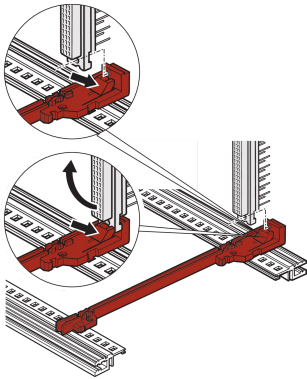

Guide Rail With DIN Connector Fixing

The the standard type guide rail with connector fixing allows the user to clip the DIN connectors (EN 60603-2 (DIN 41612)) directly onto the guide rails. Only applicable with Euroboards with the dimensions 100 x 160 mm and 100 x 220 mm. Suitable for RatiopacPRO/-AIR, PropacPRO, CompacPRO and EuropacPRO.

CERTIFICERINGER

FUNKTIONER

Easy and economic mounting of connectors through snap connections as alternative to z-rails or horizontal rails with integrated z-rail

For single Euroboard format 100 x 160 mm or 100 x 220 mm; not suitable for double Euroboard format

Plastic guide rail, one piece, red, for 2 mm groove width

Can be clipped into horizontal rails in Al extrusion

Can be clipped into 1.5 mm thick plate

Storage temperature: from -40 °C ... 130 °C

SPECIFIKATIONER