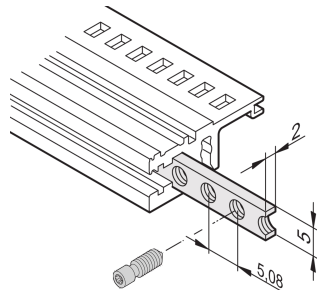

# Horizontal Rails Threaded Insert, M2.5

The threaded insert is a metal strip with thread M2.5 and allows the fixing of front panels.

## FUNKTIONER

The collar screws used for fixing partial-width front panels must be 12.3 mm long

Usable for all horizontal rails