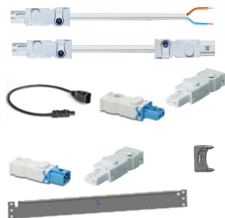

# LED Light, 19" Bracket

To adapt the light distribution to the current installation situation.

## FUNKTIONER

19" bracket to mount LED light into a cabinet

## SPECIFIKATIONER

<b>Works With:</b>	19" Cabinets
<b>Product Type:</b>	Bracket
<b>Materiale:</b>	Stål

Table 1/1

Katalognummer	Rack Height	Pakke mængde	Farve	Farvekode	Finish	Type
20118-896	1U	1	Black	RAL 7021	Struktur Pulvermaling	Mounting Bracket
20118-897	1U	1	Grey	RAL 7035	Struktur Pulvermaling	Mounting Bracket