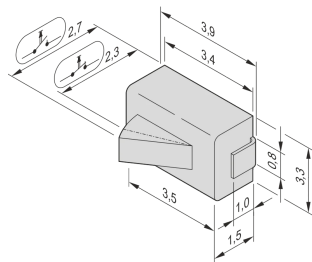

Microswitch for Carrier Compact- and Full-Size-Module

Micro Switch for AMC Carrier. Option as closer or opener available.

FUNKTIONER

SMD Version

SPECIFIKATIONER

Product Type: Switch

Table 1/1

Katalognummer	Design Feature	Pakke mængde	Works With
20849-235	Normally Open	10	Systems
20849-236	Normally Closed	10	Systems