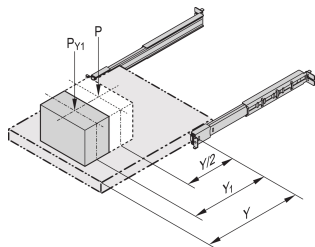

Mounting Kit for Telescopic Slide

Cabinet Mounting Kit for Telescopic Slide for the assembly of 2 Economy 1 U telescopic slides.

CERTIFICERINGER

FUNKTIONER

For the assembly of 2 Economy 1 U telescopic slides

SPECIFIKATIONER

1. **Product Type:** Mounting Kit
   Materiale: Stål
   Finish: Forzinket Stål

Table 1/1

Katalognummer	Type	Pakke mængde	Rack Height
21120-165	Heavy Universal	1	2U
21120-158	Universal	1	2U
21120-159	Universal	1	2U
21120-160	Universal	1	2U
21120-163	Slim Universal	1	2U
21120-164	Heavy Universal	1	2U
21120-162	Slim Universal	1	2U
21120-166	Heavy Universal	1	2U