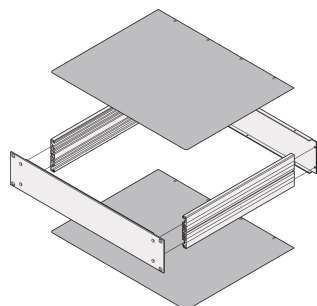

MultipacPRO Cover Plate, Plain

Cover plates plain will close the 19" chassis on top and bottom side. They protect the chassis from parts that could fall into the chassis.

CERTIFICERINGER

FUNKTIONER

Plain cover plates can be used as either top or base plates; inserted into base structure

SPECIFIKATIONER

Materiale:	Aluminium
Works With:	Chassis
Product Type:	Cover Plate
Produktfamilie:	MultipacPRO
Finish:	Passivated
Type:	Plain

Table 1/1

Katalognummer	Dybde	Pakke mængde
30860-502	280mm	1
30860-503	340mm	1
30860-504	400mm	1
30860-505	460mm	1
30860-501	220mm	1