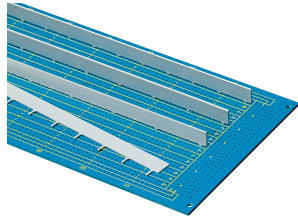

PCB Busbar for Power Distribution

Busbars will enable you to increase PCB yields, reliability, and longevity of circuit boards. They are also cost savers; mounting rivets and installation screws are not required for circuit board assembly.

CERTIFICERINGER

FUNKTIONER

Power distribution to printed circuits and backplanes

Interference suppression, increased stiffness

Fault elimination

SPECIFIKATIONER

Product Type: Busbar
Materiale: Copper
Finish: Tin Plated

Table 1/1

Katalognummer	Length	Pakke mængde
30925-001	216.3mm	1
30925-006	333.2mm	1
30925-005	206.2mm	1
30925-004	328.1mm	1
30925-002	338.3mm	1

Katalognummer	Length	Pakke mængde
30925-003	206.2mm	1

YDERLIGERE PRODUKTOPLYSNINGER