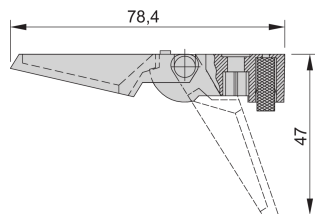

Plastic Foot

Tip-up feet, Plastic.

CERTIFICERINGER

FUNKTIONER

Can be used instead of standard round feet

Load-carrying capacity: 25 kg per foot, max case weight 40 kg

Mounting holes are provided in bottom covers of the cases