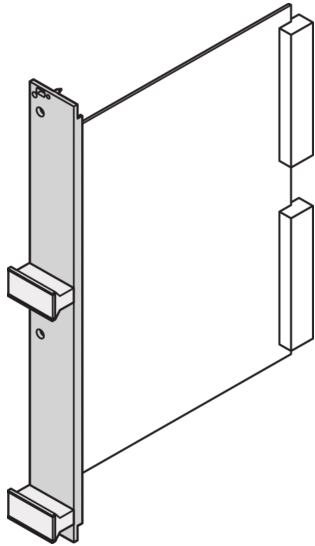

# Plug-In Unit U-Profile Front Panel for Static Trapezoid Handle

U-profile front panel. Enables the assembly of a plastic or Alu-profile static trapezoid handle. The front panel can be shielded with a textile gasket.