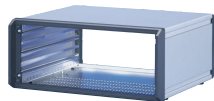

# PropacPRO Desktop Case, Unshielded

The nVent SCHROFF PropacPRO case provides electronics protection for 19" and individual electronic assemblies. The aluminum die cast frames and profile sidepanels guarantee a robust solution. In addition an extensive accessory range is available.