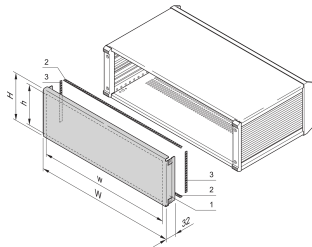

PropacPRO EMC Rear Panel, Full Width

The EMC rear panel, full width for PropacPRO Case mounts to the frame of the case. It has no perforation. The shielding is done with textile EMC gaskets.

CERTIFICERINGER

FUNKTIONER

Alu panel, 1.5 mm, with fastener for Earthing / GND

Mounts on case (left, right)

Without perforation

SPECIFIKATIONER

Materiale:	Aluminium
Finish:	Anodized; Passivated
Works With:	Cases
Produktfamilie:	PropacPRO
Type:	Rear Panel
Product Type:	Side Panel

Table 1/1

Katalognummer	Rack Height	Rack Width	Pakke mængde
24576-247	3U	28HP	1
24576-244	2U	42HP	1
24576-258	6U	84HP	1
24576-248	3U	42HP	1

Katalognummer	Rack Height	Rack Width	Pakke mængde
24576-254	4U	84HP	1
24576-249	3U	63HP	1
24576-253	4U	63HP	1
24576-250	3U	84HP	1
24576-252	4U	42HP	1
24576-245	2U	63HP	1