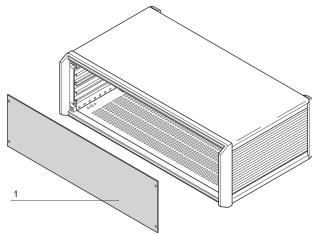

PropacPRO Front Panel, Full Width, Unshielded

The front panel, full width for PropacPRO Case mounts to the frame of the case.

CERTIFICERINGER

FUNKTIONER

Al panel, 2.0 mm (84 HP 2.5 mm)

SPECIFIKATIONER

Materiale:	Aluminium
Finish:	Anodized
Accessory Type:	Front panel
Product Type:	Front Panel

Table 1/2

Katalognummer	Rack Height	Rack Width	Pakke mængde	Front Finish	Rear Finish	Treated Edges
20850-136	3U	63HP	1	Anodized	Anodized	No
20850-158	6U	84HP	1	Anodized	Conductive	No
20850-129	2U	63HP	1	Anodized	Anodized	No
20850-135	3U	42HP	1	Anodized	Anodized	No
20850-142	4U	42HP	1	Anodized	Anodized	No
20850-143	4U	63HP	1	Anodized	Anodized	No
20850-130	2U	84HP	1	Anodized	Anodized	No

Katalognummer	Rack Height	Rack Width	Pakke mængde	Front Finish	Rear Finish	Treated Edges
20850-144	4U	84HP	1	Anodized	Anodized	No
20850-134	3U	28HP	1	Anodized	Anodized	No
20850-128	2U	42HP	1	Anodized	Anodized	No
20850-137	3U	84HP	1	Anodized	Anodized	No