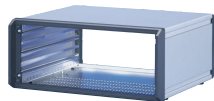

# PropacPRO Portable Case, Unshielded

The nVent SCHROFF PropacPRO case provides electronics protection for 19" and individual electronic assemblies. The aluminum die cast frames and profile sidepanels guarantee a robust solution. In addition this case is prepared for the fitting of a tip-up carrying handle, which is part of the extensive accessory range.