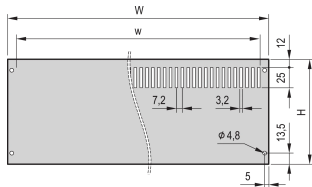

PropacPRO Rear Panel, Full Width, Unshielded

The rear panel, full width for PropacPRO Case mounts to the frame of the case. With or without vented slots.

CERTIFICERINGER

FUNKTIONER

Alu panel, 2.0 mm (84 HP 2.5 mm)

Mounting with support bracket on case (right and left)

SPECIFIKATIONER

Materiale:	Aluminium
Finish:	Anodized
Works With:	Cases
Produktfamilie:	PropacPRO
Type:	Rear Panel
Product Type:	Side Panel

Table 1/2

Katalognummer	Rack Height	Rack Width	Design Feature	Pakke mængde
24576-153	4U	63HP	Perforated	1
24576-145	2U	63HP	Perforated	1
24576-050	3U	84HP	Non-Perforated	1
24576-149	3U	63HP	Perforated	1
24576-150	3U	84HP	Perforated	1