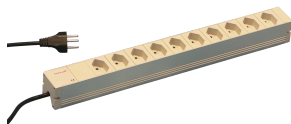

# Socket Strip, Swiss

Modular, compact PDU with many function elements. Using a 1 U by 1 U aluminum chassis the PDU can easily be integrated in a rack with Swiss outlets.

## FUNKTIONER

Socket strips can be rotated through all four directions (in 90° increments) during installation

230 V, 10 A

In accordance with SEV.IEC 60884

Connecting cable 2 m with Swiss version plug

Socket strips Swiss version