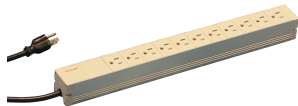

Socket Strip, USA

Modular, compact PDU with many function elements. Using a 1 U by 1 U aluminum chassis the PDU can easily be integrated in a rack with US outlets.

CERTIFICERINGER

FUNKTIONER

Horizontal or vertical mounting

Socket strips can be rotated through all four directions (in 90° increments) during installation

Connecting cable 2 m, with USA plug

Socket strips with USA sockets

Mounting height 1 U

115 V, 15 A

In accordance with UL-498

SPECIFIKATIONER

Materiale: Aluminium; Polyamide

Farve: Grey

Product Type: Socket Strip

Table 1/2

Katalognummer	Stiktype	Socket Quantity	Switched Outlets	Spænding AC	Pakke mængde	Dybde
60110-242	USA	11	Yes	115V	1	44mm