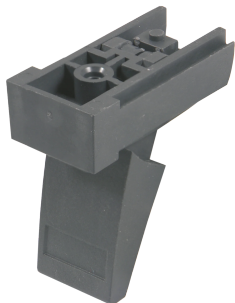

Tip-up Foot for Chassis, Plastic

Flexible and robust Tip-up foot for chassis, with carrying capacity of 25 kg per foot. Suitable for RatiopacPRO/-AIR, PropacPRO, CompacPRO, Comptec and Interscale.

CERTIFICERINGER

FUNKTIONER

Mounting holes are provided in bottom of case

Load-carrying capacity 25 kg per foot, max case weight: 50 kg

SPECIFIKATIONER

Produktfamilie:	RatiopacPRO; RatiopacPRO AIR; CompacPRO; PropacPRO; Inpac
Product Type:	Foot
Type:	Foot
Materiale:	Polyamide