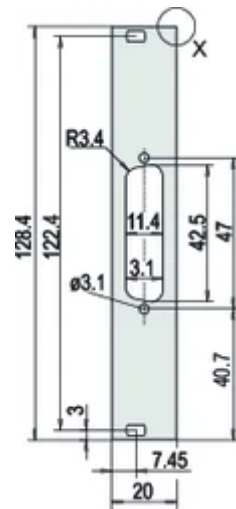

DIAGRAMS

ADVARSEL

nVent-produkter skal kun installeres og anvendes som angivet i nVents produktvejledninger og træningsmaterialer. Vejledninger er tilgængelige på www.nvent.com og hos din nVent kundeservicerepræsentant. Forkert installation, misbrug, fejlanvendelse eller anden undladelse af fuldt ud at følge nVents instruktioner og advarsler kan medføre funktionsfejl, materielle skader, alvorlige personskader eller død og/eller ugyldiggøre din garanti.