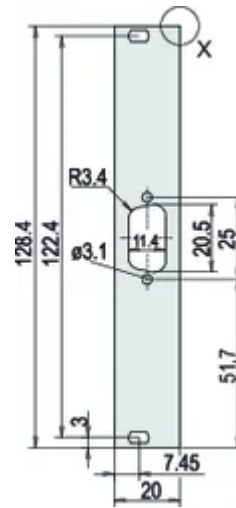

DIAGRAMS

ADVARSEL

nVent-produkter skal kun installeres og anvendes som angivet i nVents produktvejledninger og træningsmaterialer. Vejledninger er tilgængelige på www.nvent.com og hos din nVent kundeservicerepræsentant. Forkert installation, misbrug, fejlanvendelse eller anden undladelse af fuldt ud at følge nVents instruktioner og advarsler kan medføre funktionsfejl, materielle skader, alvorlige personskader eller død og/eller ugyldiggøre din garanti.