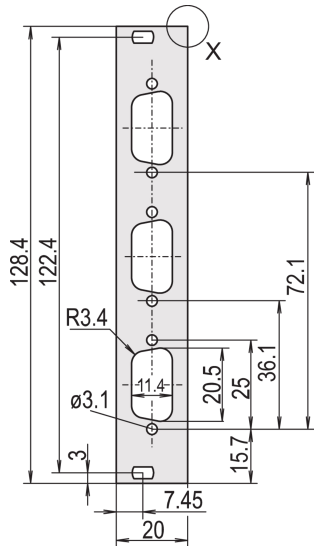

U-profile Front Panel, Shieldable, D-Sub Cutouts

U-profile front panel with cutout for D-Sub connectors.
Shieldable for textile EMC gasket.

CERTIFICERINGER

FUNKTIONER

U-profile, front panel, Al, 2.5 mm, front anodized, rear conductive

For EMC textile gasket

SPECIFIKATIONER

Dybde (D):	2.5mm
Rack Height:	3U
Rack Width:	4HP
Materiale:	Aluminium
Finish:	Anodized; Passivated
Accessory Type:	Front panel
Product Type:	Front Panel
Type:	Front Panel without Handle

EMC Shielding: No (Retrofittable)

Table 1/2

Katalognummer	Pakke mængde	Mounting	Gasket Type	Front Finish	Rear Finish	Number of Pins
30849-752	1	Screw-on Front	Textile EMC	Anodized	Conductive	(1) 15
30849-753	1	Screw-on Front	Textile EMC	Anodized	Conductive	(2) 15
30849-750	1	Screw-on Front	Textile EMC	Anodized	Conductive	(2) 9
30849-754	1	Screw-on Front	Textile EMC	Anodized	Conductive	(1) 25
30849-755	1	Screw-on Front	Textile EMC	Anodized	Conductive	(2) 25
30849-751	1	Screw-on Front	Textile EMC	Anodized	Conductive	(3) 9
30849-749	1	Screw-on Front	Textile EMC	Anodized	Conductive	(1) 9

Table 2/2

Katalognummer	Treated Edges	Complies With	Højde (H)	Bredde (W)
30849-752	No	IEC 60297-3-101, IEEE 1101.1/10	128.4mm	20mm
30849-753	No	IEC 60297-3-101, IEEE 1101.1/10	128.4mm	20mm
30849-750	No	IEC 60297-3-101, IEEE 1101.1/10	128.4mm	20mm
30849-754	No	IEC 60297-3-101, IEEE 1101.1/10	128.4mm	20mm
30849-755	No	IEC 60297-3-101, IEEE 1101.1/10	128.4mm	20mm
30849-751	No	IEC 60297-3-101, IEEE 1101.1/10	128.4mm	20mm
30849-749	No	IEC 60297-3-101, IEEE 1101.1/10	128.4mm	20mm