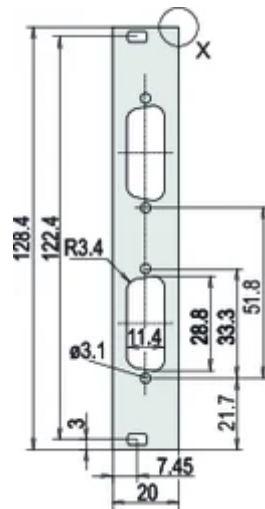

DIAGRAMS

ADVARSEL

nVent-produkter skal kun installeres og anvendes som angivet i nVents produktvejledninger og træningsmaterialer. Vejledninger er tilgængelige på www.nvent.com og hos din nVent kundeservicerepræsentant. Forkert installation, misbrug, fejlanvendelse eller anden undladelse af fuldt ud at følge nVents instruktioner og advarsler kan medføre funktionsfejl, materielle skader, alvorlige personskader eller død og/eller ugyldiggøre din garanti.