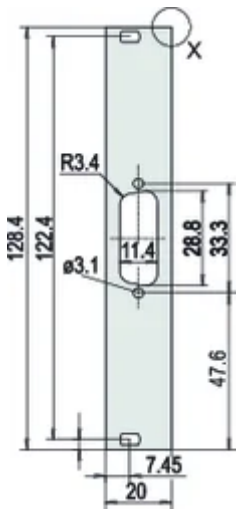

DIAGRAMS

ADVARSEL

nVent-produkter skal kun installeres og anvendes som angivet i nVents produktvejledninger og træningsmaterialer. Vejledninger er tilgængelige på www.nvent.com og hos din nVent kundeservicerepræsentant. Forkert installation, misbrug, fejlanvendelse eller anden undladelse af fuldt ud at følge nVents instruktioner og advarsler kan medføre funktionsfejl, materielle skader, alvorlige personskader eller død og/eller ugyldiggøre din garanti.