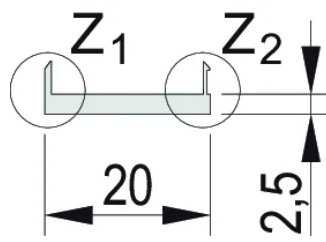

DIAGRAMS

ADVARSEL

nVent-produkter skal kun installeres og anvendes som angivet i nVents produktvejledninger og træningsmaterialer. Vejledninger er tilgængelige på www.nvent.com og hos din nVent kundeservicerepræsentant. Forkert installation, misbrug, fejlanvendelse eller anden undladelse af fuldt ud at følge nVents instruktioner og advarsler kan medføre funktionsfejl, materielle skader, alvorlige personskader eller død og/eller ugyldiggøre din garanti.