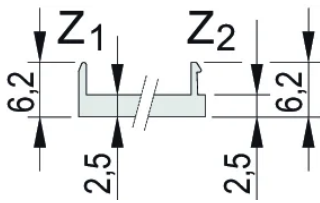

DIAGRAMS

ADVARSEL

nVent-produkter skal kun installeres og anvendes som angivet i nVents produktvejledninger og træningsmaterialer. Vejledninger er tilgængelige på www.nvent.com og hos din nVent kundeservicerepræsentant. Forkert installation, misbrug, fejlanvendelse eller anden undladelse af fuldt ud at følge nVents instruktioner og advarsler kan medføre funktionsfejl, materielle skader, alvorlige personskader eller død og/eller ugyldiggøre din garanti.