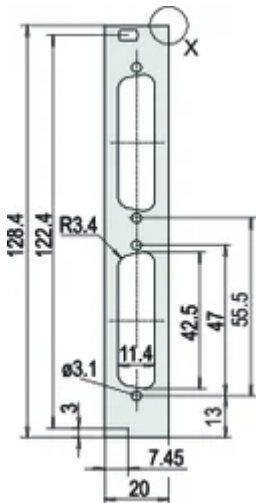

DIAGRAMS

ADVARSEL

nVent-produkter skal kun installeres og anvendes som angivet i nVents produktvejledninger og træningsmaterialer. Vejledninger er tilgængelige på www.nvent.com og hos din nVent kundeservicerepræsentant. Forkert installation, misbrug, fejlanvendelse eller anden undladelse af fuldt ud at følge nVents instruktioner og advarsler kan medføre funktionsfejl, materielle skader, alvorlige personskader eller død og/eller ugyldiggøre din garanti.