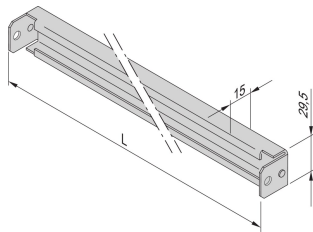

# Varistar CP C-Rail for Cabinet Width

C-Rails are for better cable management. Installation generally behind the 19" uprights. They are compatible with standard cable clabs.

## FUNKTIONER

For cable shells and cable retention rails

For cabling in rear or front area of cabinet

## SPECIFIKATIONER

**Finish:** Aluminum-Zinc Plated

**Product Type:** C-Rail

**Materiale:** Stål

Table 1/1

Katalognummer	Bredde	Pakke mængde	Length
23130-333	600mm	2	550mm
23130-334	800mm	2	750mm