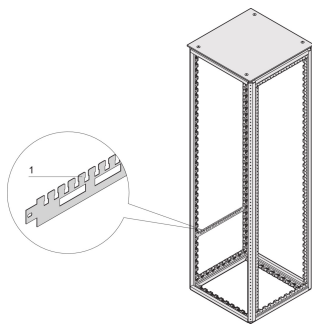

# Varistar CP Cable Support Rail for Cabinet Depth

Varistar CP horizontal cable support rail in the cabinet depth. Mounted directly at the frame.

## FUNKTIONER

For cable shells (bottom row) and for cable ties or Velcro (top row)

For cable ducting in side area of cabinet