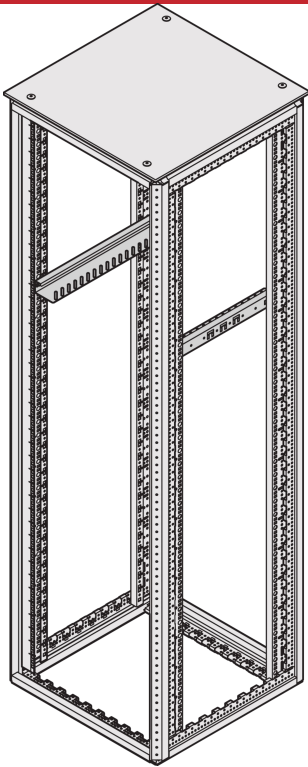

Varistar CP Slide Rail

Mounts on four 19" slide mounts with 25/100 kg weight capacity.

CERTIFICERINGER

FUNKTIONER

Mounts on four 19" slide mounts

Wide support surface (48 mm)

Can be fitted in 1 U increments (attach and screw into place)

SPECIFIKATIONER

Product Type: Slide Rail

Materiale: Stål

Table 1/2

Katalognummer	Static Load	Pakke mængde	Finish	Højde	Length	Works With
23130-096	25kg	2	Aluminum-Zinc Plated	500mm	456mm	Varistar CP
23130-099		2	Aluminum-Zinc Plated			Varistar CP
23130-116	100kg	2	Aluminum-Zinc Plated	200mm	156mm	Varistar CP
23130-120	100kg	2	Aluminum-Zinc Plated	740mm	699mm	Varistar CP
23130-118	100kg	2	Aluminum-Zinc Plated	500mm	458mm	Varistar CP
23130-098	25kg	2	Aluminum-Zinc Plated	740mm	699mm	Varistar CP
23130-097	25kg	2	Aluminum-Zinc Plated	700mm	656mm	Varistar CP
23130-119	100kg	2	Aluminum-Zinc Plated	700mm	658mm	Varistar CP
23130-123	100kg	10	Aluminum-Zinc Plated	500mm	458mm	Varistar CP
23130-101	25kg	10	Aluminum-Zinc Plated	500mm	456mm	Varistar CP
23130-124	100kg	10	Aluminum-Zinc Plated	700mm	658mm	Varistar CP
23130-102	25kg	10	Aluminum-Zinc Plated	700mm	656mm	Varistar CP
23130-125	100kg	10	Aluminum-Zinc Plated	740mm	699mm	Varistar CP
23130-103	25kg	10	Aluminum-Zinc Plated	740mm	699mm	Varistar CP
23130-126		10	Aluminum-Zinc Plated			Varistar CP