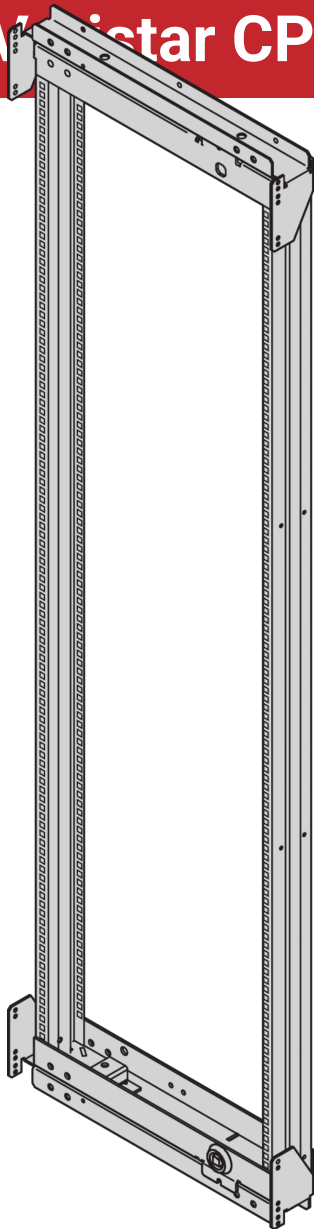

## Varistar CP Swing Frame for 600 mm Width

The 19" swing frame allows the installation of sub-racks while simultaneously making wiring at the rear accessible.

Varistar CP swing frame comes with 150 KG load capacity, 120° movement and flexible pivot point.

### FUNKTIONER

For full height or partial-height mounting

Pivot point can be selected right or left

Can accommodate 19" chassis and 19" subracks (maximum depth 200 mm)

120° hinge, square locks including 2 keys

## SPECIFIKATIONER

<b>Bredde:</b>	600mm
<b>Product Type:</b>	Cabinet/Rack Frame
<b>Materiale:</b>	Stål

Table 1/2

Katalognummer	Rack Height	Pakke mængde	Farve	Farvekode	Finish	Højde
21630-668	24U	1	Black Grey	RAL 7021	Struktur Pulvermaling	1200mm
21630-678	47U	1	Black Grey	RAL 7021	Struktur Pulvermaling	2200mm
21630-676	42U	1	Black Grey	RAL 7021	Struktur Pulvermaling	2000mm
21630-674	38U	1	Black Grey	RAL 7021	Struktur Pulvermaling	1800mm
21630-672	33U	1	Black Grey	RAL 7021	Struktur Pulvermaling	1600mm
21630-670	29U	1	Black Grey	RAL 7021	Struktur Pulvermaling	1400mm