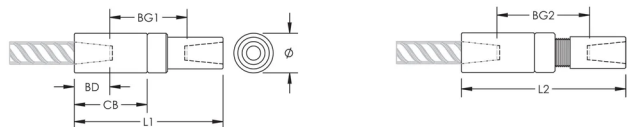

ZUSÄTZLICHE PRODUKTDDETAILS

Bar dimensions and weights listed may vary by region. Coupler sizes not shown may be available by special order. Contact your nVent LENTON representative for more information.

DIAGRAMME

WARNUNG

nVent-Produkte müssen in Übereinstimmung mit den Produktinformationsblättern und dem Schulungsmaterial von nVent installiert und verwendet werden. Informationsblätter sind verfügbar unter www.nVent.com sowie bei Ihrem nVent-Kundendienstvertreter. Unsachgemäße Installation, Missbrauch, Fehlanwendung oder andere Handlungen im Widerspruch zu den Anweisungen und Warnungen von nVent können zu Fehlfunktionen, Anlagenschäden, schwerer Körperverletzung sowie zum Tod führen und/oder haben die Annullierung der Garantie zur Folge.

Nordamerika

+1.800.753.9221

Option 1 – Kundendienst

Option 2 – Technischer

Support

Europa

Niederlande:

+31 800-0200135

Frankreich:

+33 800 901 793

Europa

Deutschland:

800 1890272

Sonstige Länder:

+31 13 5835404

APAC

Shanghai:

+ 86 21 2412 1618/19

Sydney:

+61 2 9751 8500

Unser starkes markenportfolio:

CADDY

ERICO

HOFFMAN

ILSCO

SCHROFF

TRACHTE