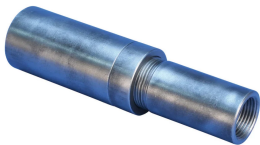

## KATALOGNUMMER

**EL57TP24L**

The P24 family of position couplers is designed for use on ASTM A615 grade 100 (700 MPa) reinforcing steel. The performance of the spliced connection is designed to meet the bars' specified ultimate tensile strength of 115 ksi (792 MPa).

## MERKMALE

Designed to splice the same diameter bars

Designed to splice two curved, bent or straight bars, when neither bar can be rotated and where the ongoing bar is free to move in its axial direction

## PRODUKTMERKMALE

Material: Stahl

Oberfläche: Blank

100 % US-Inlandsinhalt: Ja

Bewehrungsstabgröße, metrisch: 57 mm

Größe Armierung, USA: #18

Größe Armierung, Kanada: 55M

Durchmesser (Ø): 102 mm

Länge 1 (L1): 347 mm

Länge 2 (L2): 375 mm

Einführtiefe (BD): 83mm

Stababstand 1 (BG1): 180mm

Stababstand 2 (BG2): 208mm

Kupplungsgehäuse (CB): 188mm

Stückgewicht: 15.5 kg

Anzahl Verpackungen: 1