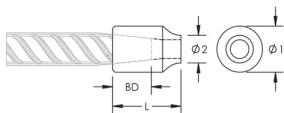

Einführtiefe (BD): 41mm

Stückgewicht: 0.32 kg

Anzahl Verpackungen: 80

ZUSÄTZLICHE PRODUKTDDETAILS

Bar dimensions and weights listed may vary by region. Coupler sizes not shown may be available by special order. Contact your nVent LENTON representative for more information.

The design of the weld, the selection of electrode, and other relevant choices depend on the chemical and physical properties of the structural steel to which the couplers are welded. Engineers who design assemblies should adhere to all appropriate regulations.

Suffix "EE" has been added to some part numbers to clarify design version among regions.

DIAGRAMME

WARNUNG

nVent-Produkte müssen in Übereinstimmung mit den Produktinformationsblättern und dem Schulungsmaterial von nVent installiert und verwendet werden. Informationsblätter sind verfügbar unter www.nVent.com sowie bei Ihrem nVent-Kundendienstvertreter. Unsachgemäße Installation, Missbrauch, Fehlanwendung oder andere Handlungen im Widerspruch zu den Anweisungen und Warnungen von nVent können zu Fehlfunktionen, Anlagenschäden, schwerer Körperverletzung sowie zum Tod führen und/oder haben die Annullierung der Garantie zur Folge.

Nordamerika

+1.800.753.9221

Option 1 – Kundendienst

Option 2 – Technischer

Support

Europa

Niederlande:

+31 800-0200135

Frankreich:

+33 800 901 793

Europa

Deutschland:

800 1890272

Sonstige Länder:

+31 13 5835404