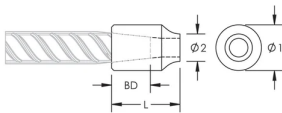

ZUSÄTZLICHE PRODUKTDDETAILS

Bar dimensions and weights listed may vary by region. Coupler sizes not shown may be available by special order. Contact your nVent LENTON representative for more information.

The design of the weld, the selection of electrode, and other relevant choices depend on the chemical and physical properties of the structural steel to which the couplers are welded. Engineers who design assemblies should adhere to all appropriate regulations.

Suffix "EE" has been added to some part numbers to clarify design version among regions.

DIAGRAMME

WARNUNG

---

nVent-Produkte müssen in Übereinstimmung mit den Produktinformationsblättern und dem Schulungsmaterial von nVent installiert und verwendet werden. Informationsblätter sind verfügbar unter www.nVent.com sowie bei Ihrem nVent-Kundendienstvertreter. Unsachgemäße Installation, Missbrauch, Fehlanwendung oder andere Handlungen im Widerspruch zu den Anweisungen und Warnungen von nVent können zu Fehlfunktionen, Anlagenschäden, schwerer Körperverletzung sowie zum Tod führen und/oder haben die Annullierung der Garantie zur Folge.

Nordamerika

+1.800.753.9221

Option 1 – Kundendienst

Option 2 – Technischer

Support

Europa

Niederlande:

+31 800-0200135

Frankreich:

+33 800 901 793

Europa

Deutschland:

800 1890272

Sonstige Länder:

+31 13 5835404