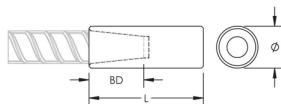

Stückgewicht: 1.52 kg

Ausgelegt für: AASHTO;ABNT NBR 8548:1984;ACI 318 Typ 1 (125 % der angegebenen Streckgrenze);ACI 318 Typ 2 (angegebene Zugspannung);ACI 349;ACI 359;AS3600

Anzahl Verpackungen: 12

ZUSÄTZLICHE PRODUKTDDETAILS

Bar dimensions and weights listed may vary by region. Coupler sizes not shown may be available by special order. Contact your nVent LENTON representative for more information.

The design of the weld, the selection of electrode, and other relevant choices depend on the chemical and physical properties of the structural steel to which the couplers are welded. Engineers who design assemblies should adhere to all appropriate regulations.

DIAGRAMME

WARNUNG

nVent-Produkte müssen in Übereinstimmung mit den Produktinformationsblättern und dem Schulungsmaterial von nVent installiert und verwendet werden. Informationsblätter sind verfügbar unter www.nVent.com sowie bei Ihrem nVent-Kundendienstvertreter. Unsachgemäße Installation, Missbrauch, Fehlanwendung oder andere Handlungen im Widerspruch zu den Anweisungen und Warnungen von nVent können zu Fehlfunktionen, Anlagenschäden, schwerer Körperverletzung sowie zum Tod führen und/oder haben die Annullierung der Garantie zur Folge.

Nordamerika

+1.800.753.9221

Option 1 – Kundendienst

Option 2 – Technischer

Support

Europa

Niederlande:

+31 800-0200135

Frankreich:

+33 800 901 793

Europa

Deutschland:

800 1890272

Sonstige Länder:

+31 13 5835404