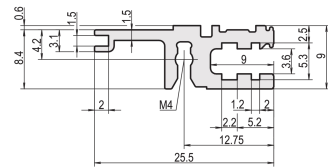

# Modulschiene, hinten, Typ L-VT, leicht, 84 TE

**KATALOGNUMMER**

**34560-684**

Combinations of horizontal rails and side panels

		"H" can be combined		"L" combination not recommended	
Horizontal rail	Horizontal rail	-	+	+	substituted by request
Horizontal rail	Vertical rail	+	substituted by request (for connection)	substituted by request with additional pin request	+
Vertical rail	Horizontal rail	+	+	-	-
Horizontal rail	Vertical rail	+	+	-	-
Side panel	Light 1-F				
	Fluorescent 2-F				
	Heavy 3-H				
	Rugged 4-R				

Einbau oben und unten

Aluminiumprofil, Oberfläche eloxiert, Kontaktfläche leitfähig

**PRODUKTMERKMALE**

Breite Gestell: 84HP

Anzahl Verpackungen: 1

Oberfläche: Eloxiert

Länge: 431.8mm

Material: Aluminium