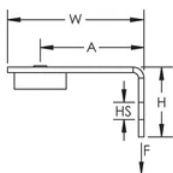

ADDITIONAL PRODUCT DETAILS

Static Load represents the static load of the nail gun insert assembly. Please consult with the nail manufacturer to evaluate the static load of the nail and type of concrete used for the installation. Maximum load is the lesser of the static load from the nail manufacturer or the published load for the assembly.

Nail gun insert is compatible with BeA® CN60-688ES, Hilti® BX 3, GX 3, DEWALT® Trak-It C3, SPIT® PULSA 40E, 800E, 700, 1000 or equivalent nailers.

DIAGRAMS