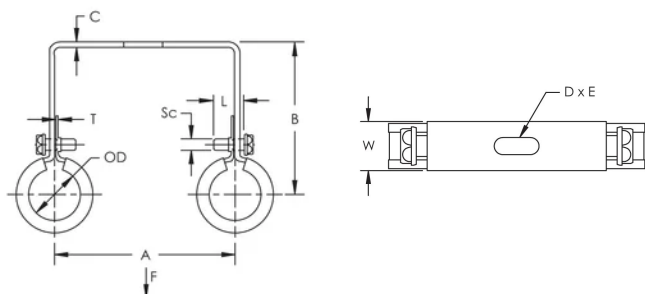

Finish: Electrogalvanized

Color: Black

Temperature: -50 to 110 °C

Pipe Size: 3/4"

NB/DN: 20

Outer Diameter (OD): 26 - 28 mm

Width (W): 20 mm

Thickness (T): 0.8 mm

A: 90 mm

B: 62 mm

Static Load: 450N

C: 2 mm

D: 20 mm

E: 8.5 mm

Screw Diameter (Sc): 6

Screw Length (L): 20mm

ADDITIONAL PRODUCT DETAILS

Lining is EPDM rubber.

DIAGRAMS

WARNING

nVent products shall be installed and used only as indicated in nVent's product instruction sheets and training materials. Instruction sheets are available at www.nvent.com and from your nVent customer service representative. Improper installation, misuse, misapplication or other failure to completely follow nVent's instructions and warnings may cause product malfunction, property damage, serious bodily injury and death and/or void your warranty.