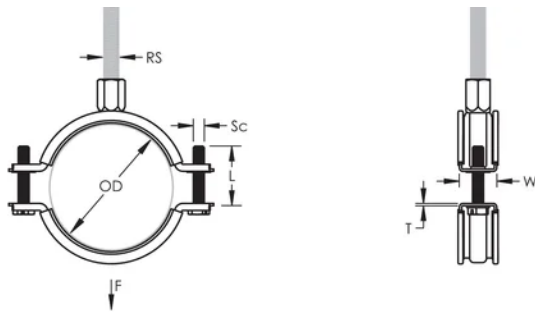

Finish: Electropolished

Color: Black

Temperature: -50 to 110 °C

Outer Diameter (OD): 160 - 170 mm

Pipe Size: 6"

Rod Size (RS): M8;M10

Width (W): 25 mm

Thickness (T): 2 mm

Screw Diameter (Sc): 6

Screw Length (L): 37mm

Static Load: 2600N

ADDITIONAL PRODUCT DETAILS

Lining is EPDM rubber.

DIAGRAMS

WARNING

nVent products shall be installed and used only as indicated in nVent's product instruction sheets and training materials. Instruction sheets are available at www.nvent.com and from your nVent customer service representative. Improper installation, misuse, misapplication or other failure to completely follow nVent's instructions and warnings may cause product malfunction, property damage, serious bodily injury and death and/or void your warranty.