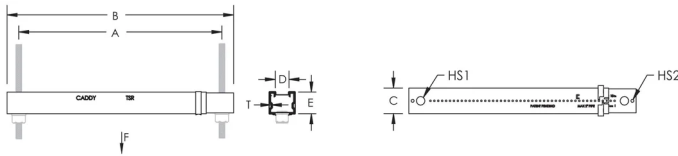

TSR1220N	366593	1330N	880N

ADDITIONAL PRODUCT DETAILS

Static Load 1 represents a distributed load for 12" - 20" (300 - 500 mm) installations and a point load for 12" - 16" (300 - 400 mm) installations. Static Load 2 represents a point load for 16" - 20" (400 - 500 mm) installations.

DIAGRAMS

WARNING

nVent products shall be installed and used only as indicated in nVent's product instruction sheets and training materials. Instruction sheets are available at www.nvent.com and from your nVent customer service representative. Improper installation, misuse, misapplication or other failure to completely follow nVent's instructions and warnings may cause product malfunction, property damage, serious bodily injury and death and/or void your warranty.

North America

+1.800.753.9221
Option 1 – Customer Care
Option 2 – Technical
Support

Europe

Netherlands:
+31 800-0200135
France:
+33 800 901 793

Europe

Germany:
800 1890272
Other Countries:
+31 13 5835404

APAC

Shanghai:
+ 86 21 2412 1618/19
Sydney:
+61 2 9751 8500

Our powerful portfolio of brands:

CADDY ERICO HOFFMAN ILSCO SCHROFF TRACHTE